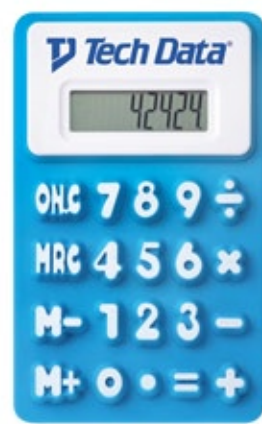

A Variety of On-Trend Light Blue Products at Hot Prices!

NEW

New SM-6630 | The Malibu Tumbler
Colors: Light Blue, Lime Green, Orange, Pink, Purple or Yellow

As low as \$3.29 [C]

NEW

New SM-4271 | The Smart Stick - Frost
Colors: Black, Lime Green, Orange, Pink, Process Blue, Purple or Red

As low as \$0.23 [C]

NEW

New SM-9763 | The Bumble Mini Torch Key-Light
Colors: Green, Orange, Process Blue, Purple, Red, White or Yellow

As low as \$1.79 [C]

NEW COLORS

BULLET BEST

SM-3122 | The Flex Calculator
Colors: Black, Blue, Green, Kelly Green, Orange, Red, Royal Blue, White or Yellow